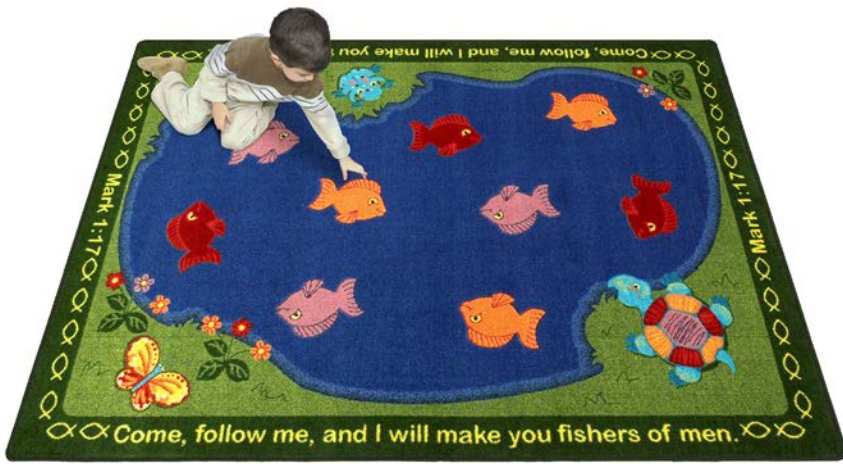

#1517 - This lovely coordinating mat with the washable, non-skid back will teach children to welcome friends in many different languages. Coordinates with Let the Children Come™.

VIP - 23" X 33"

AVIP - 33" X 43"

I Am the Light™

#1606 - Help children understand that only by following Jesus can they live in a world of happiness and light that is protected by Him.

B - 3'10" X 5'4"

C - 5'4" X 7'8"

D - 7'8" X 10'9"

G - 10'9" X 13'2"

Fishers of Men™

#1550 - What a fun way to teach children that Jesus calls each one to follow Him and tell others about His everlasting love.

- B - 3'10" X 5'4"
- C - 5'4" X 7'8"
- CC - 5'4" X 7'8" Oval
- D - 7'8" X 10'9"
- DD - 7'8" X 10'9" Oval
- G - 10'9" X 13'2"
- GG - 10'9" x 13'2" Oval

- B - 3'10" X 5'4"
- C - 5'4" X 7'8"
- D - 7'8" X 10'9"

Bible Stories™

#1634 - Stories from the lives of five Biblical characters are depicted on this stunning carpet. Children can learn from the examples of faith set by these saints as they walked in faith and trusted in God's perfect plan for their lives.