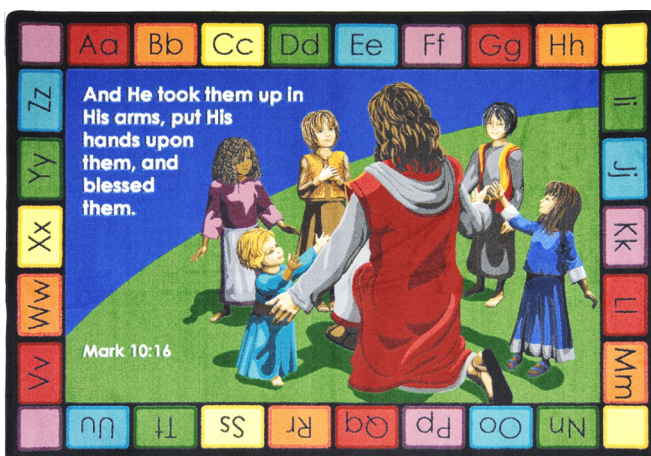

D - 7'8" X 10'9"

DD - 7'8" X 10'9" Oval

G - 10'9" X 13'2"

GG - 10'9" x 13'2" Oval

Kids Building Character™

#1551 - The six pillars of character will be the centerpiece of your room with this powerful carpet. Children will be reminded that good character doesn't just happen. It is built only through diligent hard work.

C - 5'4" X 7'8"

D - 7'8" X 10'9"

G - 10'9" X 13'2"

Fruits of the Spirit™

#1549 - Encourage children to fly high above petty problems by showing forth the fruits of the Holy Spirit living within them. This unique classroom carpet will be a reminder of God's grace.

B - 3'10" X 5'4"

C - 5'4" X 7'8"

D - 7'8" X 10'9"

G - 10'9" X 13'2"

Into His Arms™

#1602 - Let the light of faith shine throughout your life as it does on the faces of these little ones in the presence of Jesus. This beautiful carpet will reinforce to children and all who see it the message of God's love.