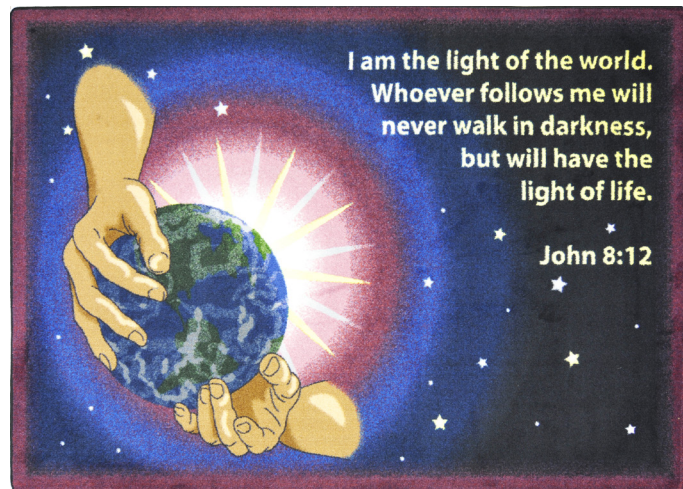

I Am the Light™

#1606 - Help children understand that only by following Jesus can they live in a world of happiness and light that is protected by Him.

B - 3'10" X 5'4"

C - 5'4" X 7'8"

D - 7'8" X 10'9"

G - 10'9" X 13'2"