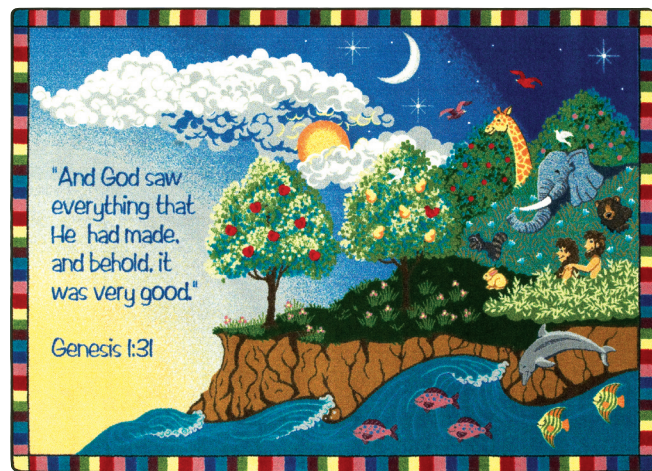

Fishers of Men™

#1550 - What a fun way to teach children that Jesus calls each one to follow Him and tell others about His everlasting love.

- B - 3'10" X 5'4"
- C - 5'4" X 7'8"
- CC - 5'4" X 7'8" Oval
- D - 7'8" X 10'9"
- DD - 7'8" X 10'9" Oval
- G - 10'9" X 13'2"
- GG - 10'9" x 13'2" Oval

Circles & Symbols™

#1497 - Circles & Symbols™ is an organizational carpet that will remind children to keep Christ in the center of their classroom and their lives. Size D and G have 30 circles and size C has 20.

- C - 5'4" X 7'8"
- D - 7'8" X 10'9"
- G - 10'9" X 13'2"

Creation™

#1548 - The seven days of creation are beautifully depicted on this stunning carpet. Children will delight in tracing God's handiwork from the introduction of light into a dark world to the creation of Adam and Eve.