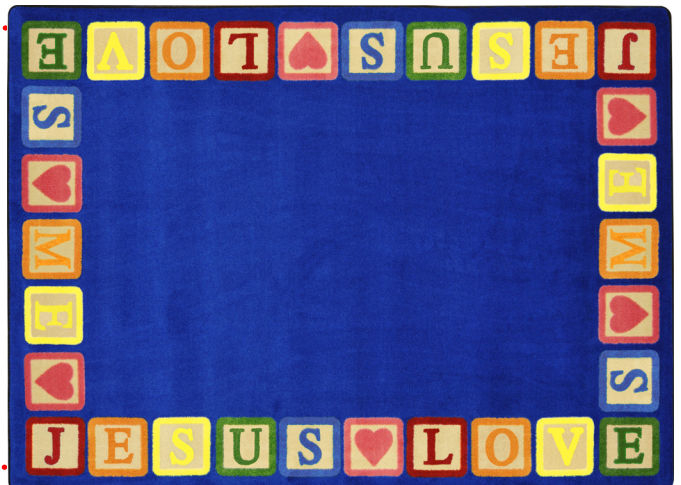

Blocks of Love™

#1651 - Teach children about the unconditional love of Jesus with the colorful building blocks on this carpet.

- B - 3'10" X 5'4"
- BB - 3'10" X 5'4" Oval
- C - 5'4" X 7'8"
- CC - 5'4" X 7'8" Oval
- D - 7'8" X 10'9"
- DD - 7'8" X 10'9" Oval
- H - 5'4" Round
- E - 7'7" Round
- G - 10'9" x 13'2"
- GG - 10'9" x 13'2" Oval
- XLE - 13'2" Round