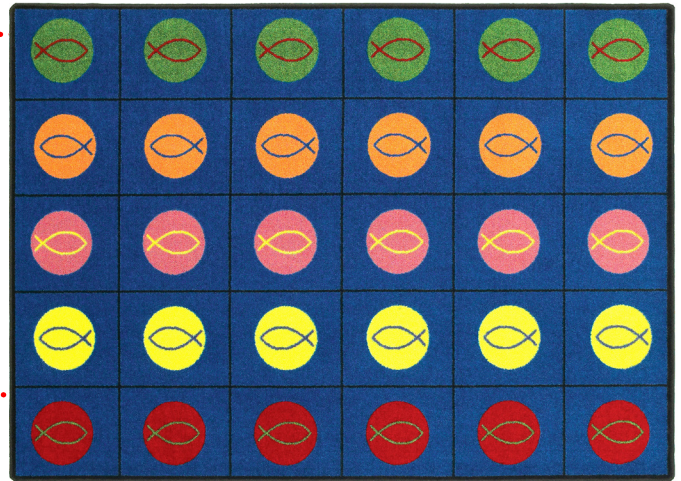

I Am the Light™

#1606 - Help children understand that only by following Jesus can they live in a world of happiness and light that is protected by Him.

B - 3'10" X 5'4"

C - 5'4" X 7'8"

D - 7'8" X 10'9"

G - 10'9" X 13'2"

Fishers of Men™

#1550 - What a fun way to teach children that Jesus calls each one to follow Him and tell others about His everlasting love.

- B - 3'10" X 5'4"
- C - 5'4" X 7'8"
- CC - 5'4" X 7'8" Oval
- D - 7'8" X 10'9"
- DD - 7'8" X 10'9" Oval
- G - 10'9" X 13'2"
- GG - 10'9" x 13'2" Oval

Circles & Symbols™

#1497 - Circles & Symbols™ is an organizational carpet that will remind children to keep Christ in the center of their classroom and their lives. Size D and G have 30 circles and size C has 20.

- C - 5'4" X 7'8"
- D - 7'8" X 10'9"
- G - 10'9" X 13'2"

Creation™

#1548 - The seven days of creation are beautifully depicted on this stunning carpet. Children will delight in tracing God's handiwork from the introduction of light into a dark world to the creation of Adam and Eve.