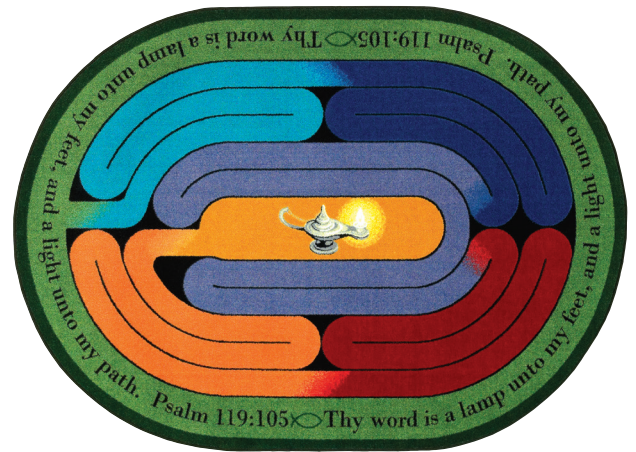

Bible Phonics™

#1601 - Each letter of the alphabet in Bible Phonics™ is represented by a distinctive phonetic picture. As children identify the image, teachers can relate the corresponding Bible story. This beautiful carpet will become a favorite of both children and adults.

- B - 3'10" X 5'4"
- C - 5'4" X 7'8"
- D - 7'8" X 10'9"
- G - 10'9" X 13'2"