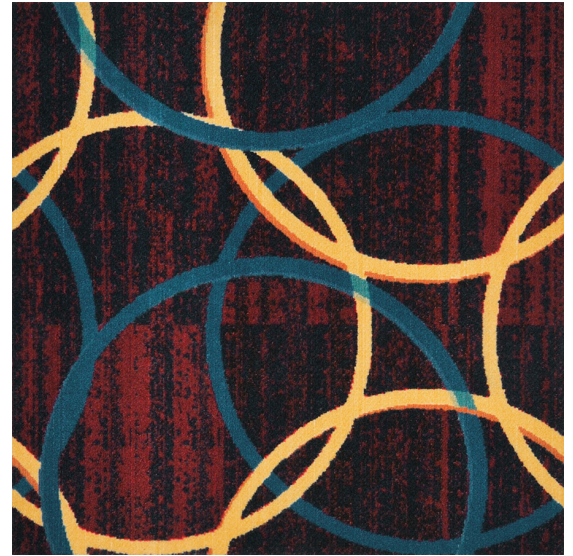

## Product Details

<b>Collection:</b>	Totally Tiles®
<b>Fiber:</b>	100% Nylon
<b>Product Type:</b>	Carpet Tile
<b>Pattern Repeat:</b>	1m x 1m
<b>Backing:</b>	StayTac®
<b>Additional Options:</b>	

01 Multi